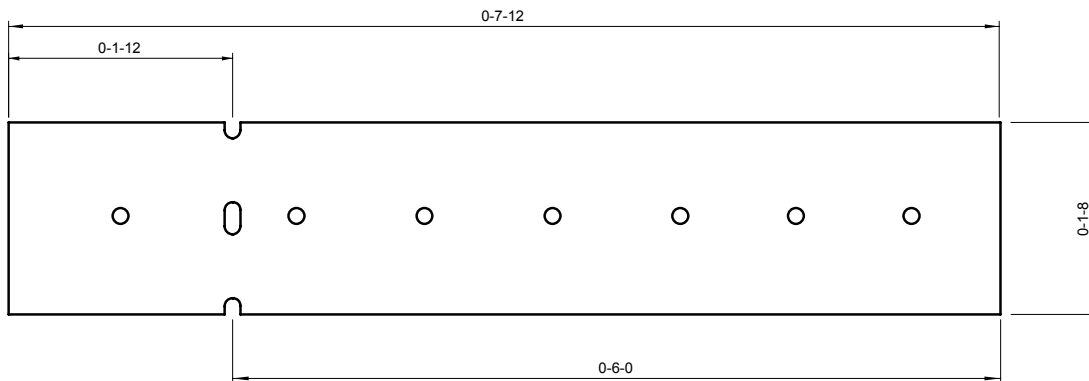

USTCC-1	Ultra-Span Top Chord Connector	Connector	

USTCC (20 GA)